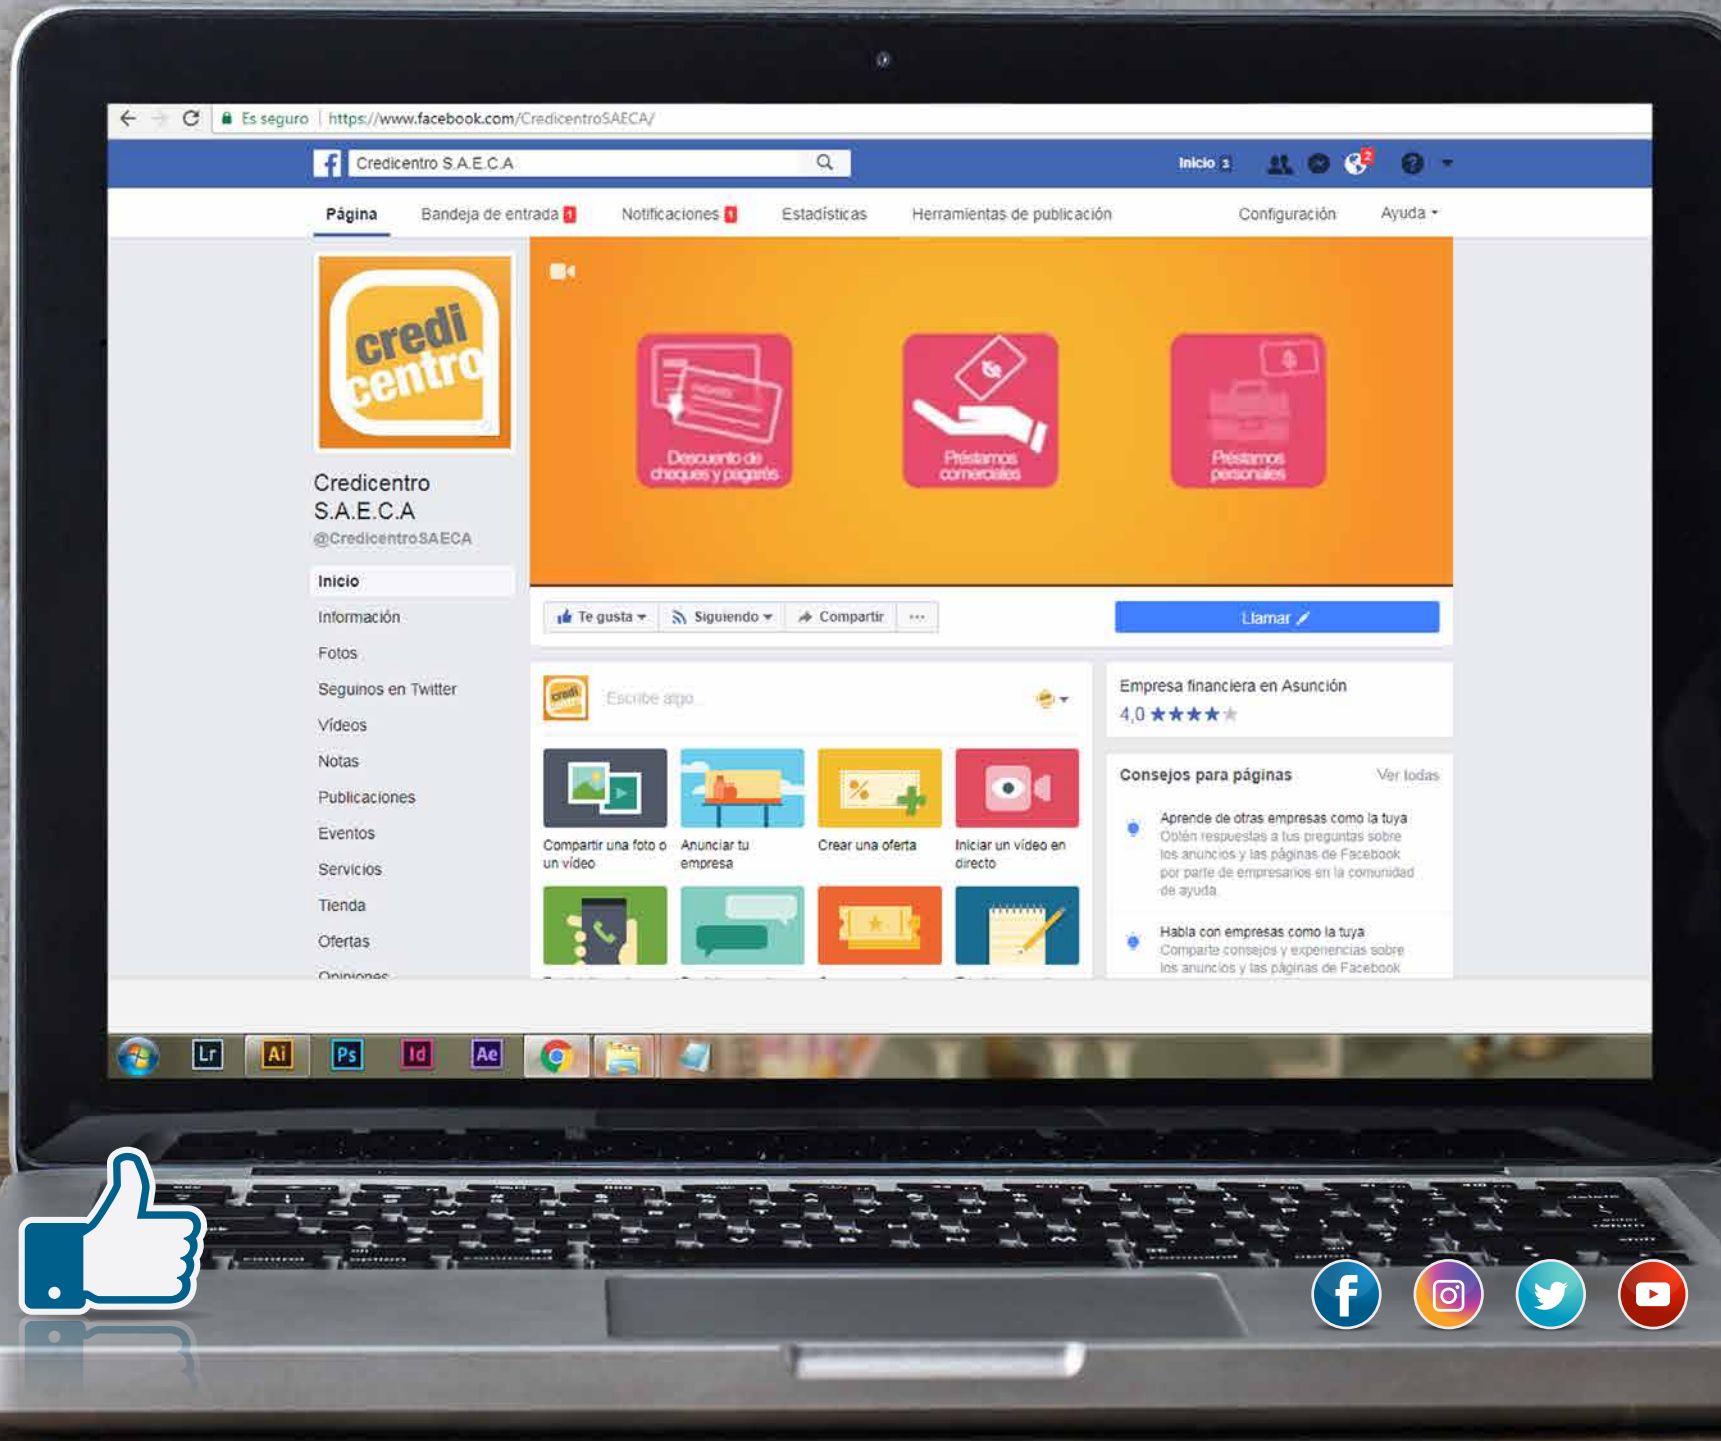

/ REDES SOCIALES
/ WEB
/ GOOGLE AdWords